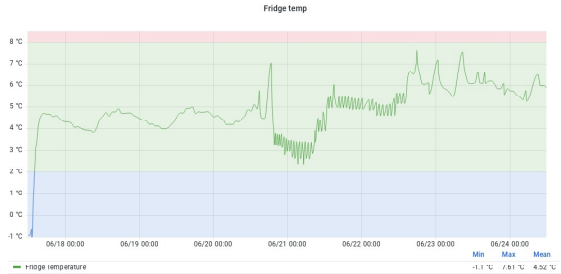

sense connect

the sensor company

We have your temperature covered
senseconnect.co.za

Temperature monitoring has never been so easy

Alarm Thresholds Min & Max Temp

sense connect
the sensor company

Firing: 1 alert

Firing Fridge temp. out of range

Instant Notifications

Wireless Easy Setup

All you need is a wi-fi internet connection

Joining is easy, simply sign up
senseconnect.co.za

info@senseconnect.co.za

Realtime monitoring with history & Reports

Ditch error-prone paper logs

All paper-based procedures can be digitized for better safety, compliance, and efficiency.

1, 2, 3