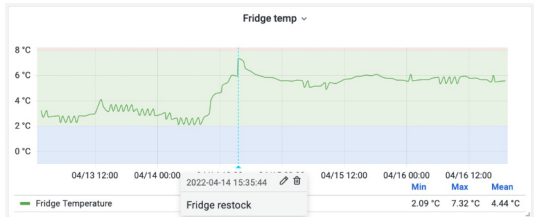

Realtime monitoring with history & Reports